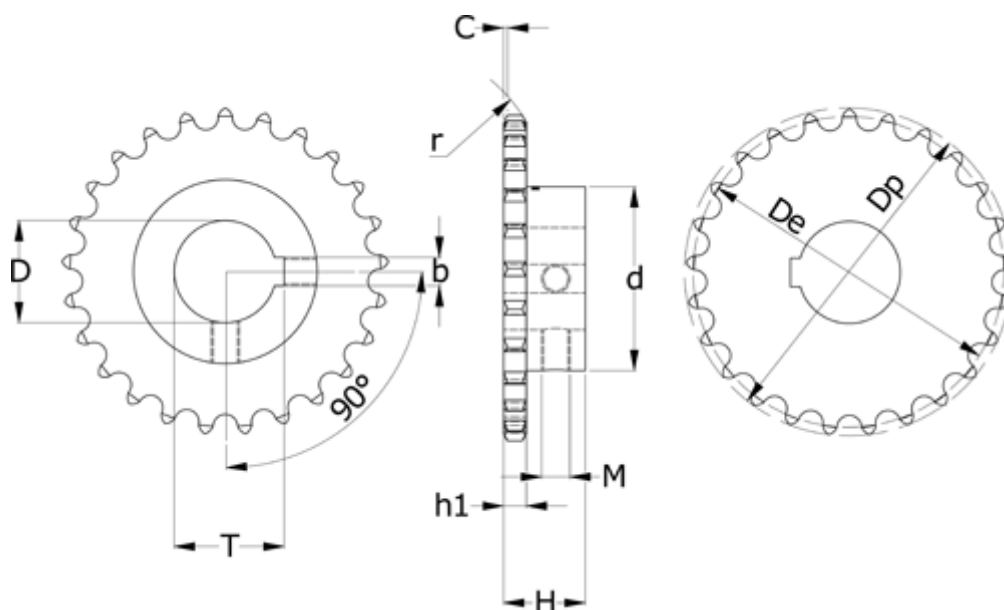

Data Sheet

Article number: 616011006010016

Description: Sprocket 10 B-1 Z=10 simplex
bore 16H7 with keyway

Measures

| | |
|------------|----------------------|
| b = 5 | M = M4 |
| C = 1.6 | Number of teeth = 10 |
| d = 35 | Pitch = 15.875 |
| D = 16 | r = 16 |
| De = 51.37 | t = 18.3 |
| Dp = 57.5 | |
| H = 25 | |
| h1 = 9.1 | |